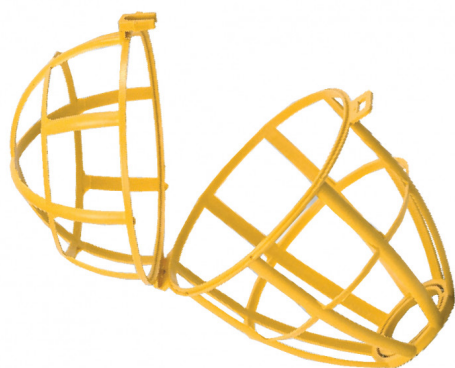

# Centurion Replacment Cage

Model: CENT10-CAGE

## DIMENSIONS

- Cage 180mmL x 128mm diamater.
- Lamp holder mounting hole 39mm diameter

## FEATURES

Replacement cage for the CENT10 or can be used as a decorative cage on other cord sets.

## SPECIFICATIONS

Material: Plastic  
Colour: Yellow