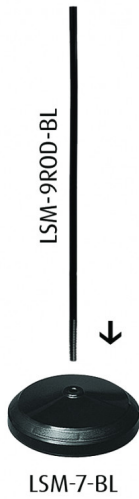

Low Cost Floor Stand For Equipoise™ - Rod Only

Model: LSM-9ROD-BL

DIMENSIONS

- LSM-9ROD 730mmH

FEATURES

- Rod Only - heavy base model LSM-7 must be purchased separately
- A great low cost solution to floor mounting when fitted to LSM-7
- For use with models LSA, LSB, LSG and LST.

SPECIFICATIONS

Colour: Black