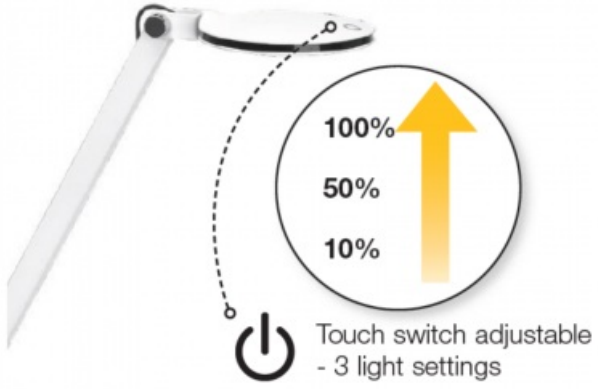

DIMENSIONS	TECHNICAL DATA	FEATURES	SPECIFICATIONS
<ul style="list-style-type: none"> <li>• Maximum height 500mmL</li> <li>• Reach 500mm</li> <li>• Base 195mm diameter</li> <li>• Head 120mm diameter</li> </ul>	<p>Total lumens: 540                      Colour temp: 4,000K                      Power supply: 220-240V                      Dimmable: Yes                      CRI: 80                      Wattage: 6                      Beam angle: 75°                      Control gear: Included</p>	<ul style="list-style-type: none"> <li>• Touch switch dimmable to three light levels - 10%, 50% and 100%</li> <li>• 1500 Lux at 500mm distance, 13000 Lux at 150mm distance</li> <li>• Complete with heavy table base and 2.2 metre plug-in extra low voltage power supply cord.</li> <li>• Lamp head is tiltable up and down and side to side</li> <li>• Lamp stem moves through 90°</li> <li>• Fits other Equipoise™ base mount options:LSM-2, LSM-3H, LSM-4 and LSM-7 with LSM-9ROD.</li> </ul>	<p>Material: Metal &amp; Plastic                      Lamp included: Yes                      Number of lamps: 1                      Technology field: LED                      Indoor / Outdoor: Indoor                      Mounting type: Plug In Lights                      Colour: Black</p>

Easy to adjust with large range of movement 500mm height and reach.