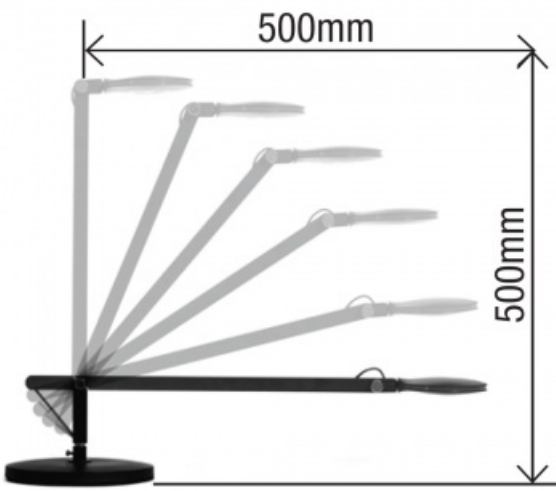

DIMENSIONS	TECHNICAL DATA	FEATURES	SPECIFICATIONS
<ul style="list-style-type: none"> <li>• Maximum height 500mmL</li> <li>• Reach 500mm</li> <li>• Base 195mm diameter</li> <li>• Head 120mm diameter</li> </ul>	<p>Total lumens: 540                      Colour temp: 4,000K                      Power supply: 220-240V                      Dimmable: Yes                      CRI: 80                      Wattage: 6                      Beam angle: 75°                      Control gear: Included</p>	<ul style="list-style-type: none"> <li>• Touch switch dimmable to three light levels - 10%, 50% and 100%</li> <li>• 1500 Lux at 500mm distance, 13000 Lux at 150mm distance</li> <li>• Complete with heavy table base and 2.2 metre plug-in extra low voltage power supply cord.</li> <li>• Lamp head is tiltable up and down and side to side</li> <li>• Lamp stem moves through 90°</li> <li>• Fits other Equipoise™ base mount options:LSM-2, LSM-3H, LSM-4 and LSM-7 with LSM-9ROD.</li> </ul>	<p>Material: Metal &amp; Plastic                      Lamp included: Yes                      Number of lamps: 1                      Technology field: LED                      Indoor / Outdoor: Indoor                      Mounting type: Plug In Lights                      Colour: Black</p>

Easy to adjust with large range of movement 500mm height and reach.