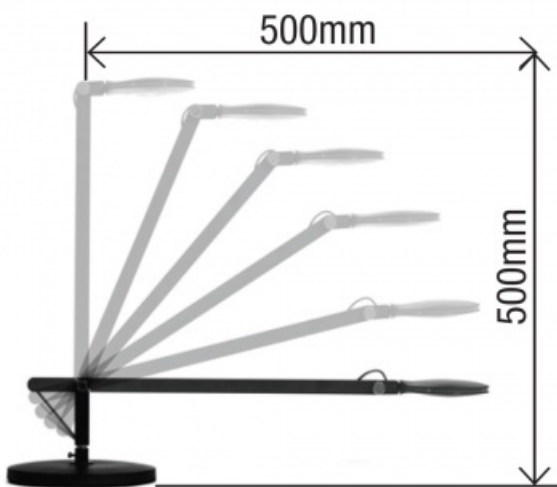

DIMENSIONS	TECHNICAL DATA	FEATURES	SPECIFICATIONS
<ul style="list-style-type: none"> <li>• Maximum height 500mmL</li> <li>• Reach 500mm</li> <li>• Base 195mm diameter</li> <li>• Head 120mm diameter</li> </ul>	<p>Total lumens: 540                      Colour temp: 4,000K                      Power supply: 220-240V                      Dimmable: Yes                      CRI: 80                      Wattage: 6                      Beam angle: 75°                      Control gear: Included</p>	<ul style="list-style-type: none"> <li>• Touch switch dimmable to three light levels, 10%,50% and 100%</li> <li>• 1500 Lux at 500mm distance, 13000 Lux at 150mm distance</li> <li>• Complete with heavy table base and 2.2 metre plug-in extra low voltage power supply cord</li> <li>• Lamp head is tiltable up and down and side to side</li> <li>• Lamp stem moves through 90°</li> <li>• Fits other Equipoise™ base mount options: LSM-2, LSM-3H, LSM-4, LSM-7 and LSM-9ROD</li> </ul>	<p>Material: Plastic &amp; Metal                      Lamp included: Yes                      Number of lamps: 1                      Technology field: LED                      Indoor / Outdoor: Indoor                      Mounting type: Plug In Lights                      Colour: White, Black</p>

Easy to adjust with large range of movement 500mm height and reach.