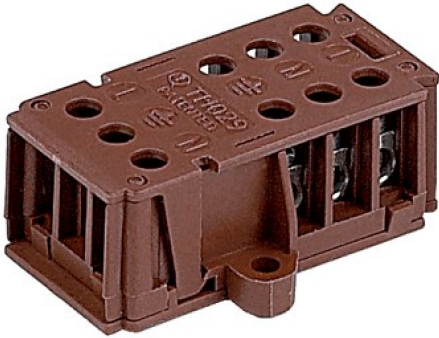

## 3 way TEE terminal block

Model: JT33-4MM

### DIMENSIONS

40mmL x 31mmW x 16mmH

### FEATURES

- High performance electrical connectors made from premium grade materials
- For connecting 3 cables at TEE section
- 3 poles, 4mm<sup>2</sup>

### SPECIFICATIONS

Indoor / Outdoor: Indoor, Outdoor  
Colour: Black