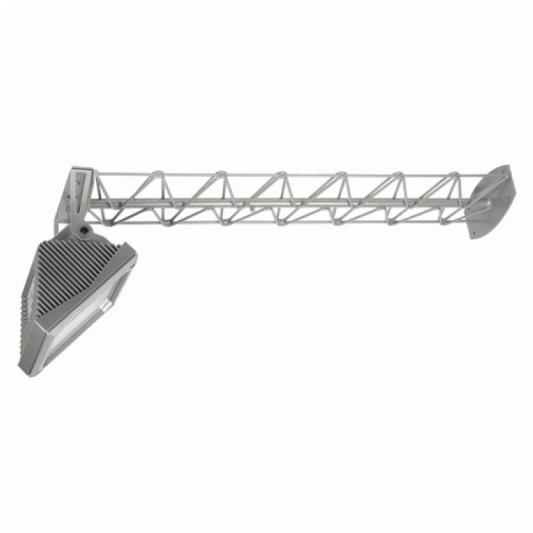

460mm Extention Arm for Alogeno

Model: GT4037-SI

DIMENSIONS

460mm

SPECIFICATIONS

Colour: Silver/Grey