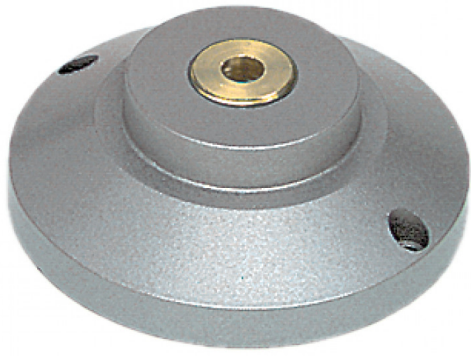

## Optional Base for Spread and Tube Series

Model: LL0911-SI

### DIMENSIONS

90mm diameter

### SPECIFICATIONS

Colour: Silver/Grey