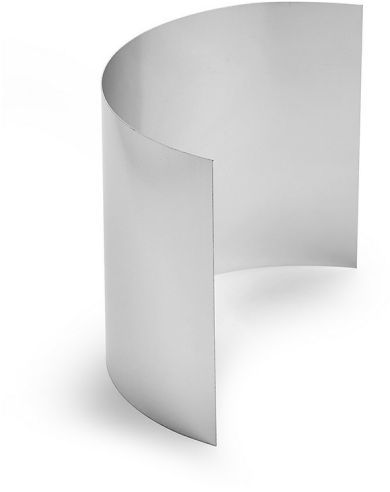

180 degree Half Light Reflector for Eclipse Bollards

Model: DUB-REF-SI

SPECIFICATIONS