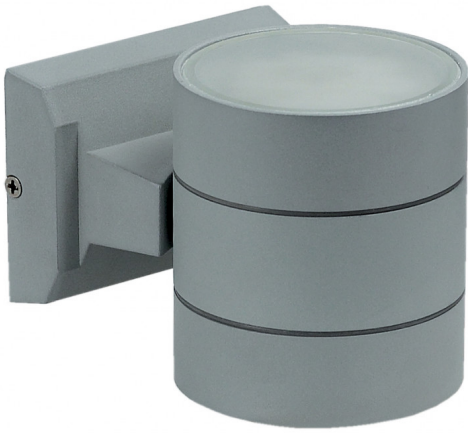

# LED Up and Down Exterior Light

Model: LGX53-R2-SG

## DIMENSIONS

135mmD x 100mmH x 90mmØ  
Mounting base 105mmW x 76mmH

## FEATURES

- Outdoor Architectural Light
- LED lamp Included
- Powder coated aluminium

## SPECIFICATIONS

Lamp included: Yes  
Lamp holder type: GX53  
Number of lamps: 2  
IP Rating: IP63  
Technology field: LED Replaceable  
Indoor / Outdoor: Indoor, Outdoor  
Mounting type: Wall  
Colour: Silver/Grey