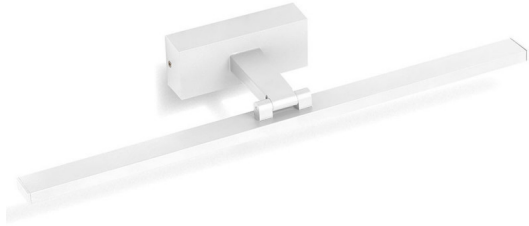

# Xavier Wet Area 12W LED Picture / Mirror / Bathroom Light

Model: DLX-12-WH

## DIMENSIONS

- 570mm Length x 147mm Depth
- Base 150mmW x 60mmH

## FEATURES

- Sleek lighting solution ideal for mirror or picture lighting
- Or for where water resistant fittings are required - such as bathroom lighting
- Tilttable head
- Aluminium head – plastic diffuser, end caps, arm and base.
- Integral driver in base

## SPECIFICATIONS

Material: Aluminium & Plastic  
Lamp included: Yes  
Number of lamps: 1  
IP Rating: IP44  
Technology field: LED  
Indoor / Outdoor: Indoor  
Mounting type: Wall  
Colour: White