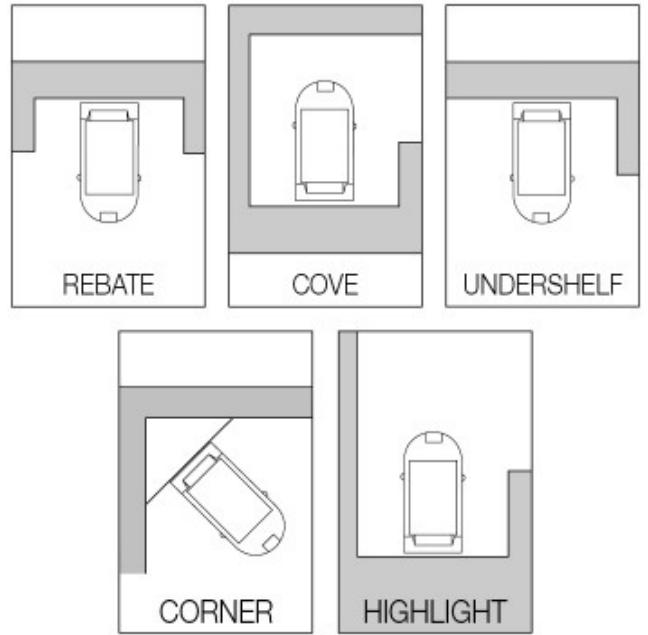

Direct Connect LED Striplights 6000K 558mm

Model: SLT5DL-600

DIMENSIONS	TECHNICAL DATA	FEATURES	SPECIFICATIONS
------------	----------------	----------	----------------

558mmL x 31mmH x 22mmW

Total lumens: 1000
Colour temp: 6,000K
Power supply: 220-240V, Double Insulated
CRI: 80
Wattage: 7

- Directly linkable to provide continuous lines of light
- Very low heat output
- When joined, fittings can be individually switched
- Built in electronic driver
- Supplied complete with diffuser and plastic mounting clips
- Fixtures may be linked with SFT5 cable connectors up to 120 Watts maximum
- Fixture lengths exclude connections

Lamp included: Yes
Number of lamps: 1
Technology field: LED
Indoor / Outdoor: Indoor
Mounting type: Ceiling, Wall

Individually switched