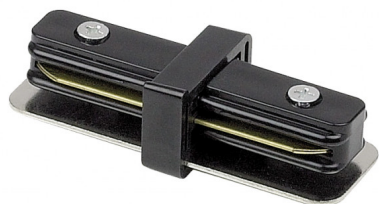

TK Series Straight Joiner

Model: TK-JOIN-BL

TECHNICAL DATA

SPECIFICATIONS

Power supply: 220-240V

Indoor / Outdoor: Indoor

Colour: Black